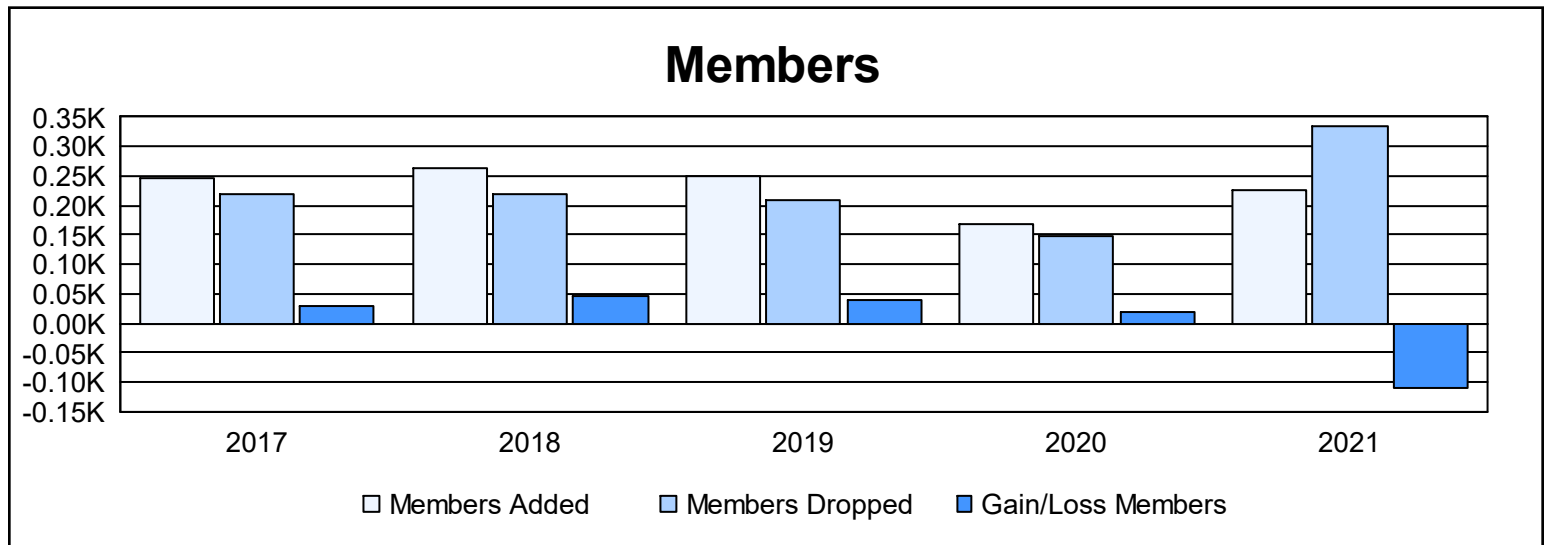

Year	New Clubs	Dropped Clubs	Gain/ Loss Clubs	New Members	Charter Members	Reinstate Members	Transfer Members	Total Member Added	Total Members Dropped	Gain/ Loss Members
2016-2017	1	0	1	206	23	6	12	247	218	29
2017-2018	2	0	2	188	60	12	5	265	219	46
2018-2019	1	0	1	202	32	3	13	250	210	40
2019-2020	0	0	0	146	3	7	11	167	149	18
2020-2021	2	0	2	142	63	5	16	226	335	-109
<b>Average</b>	<b>1</b>	<b>0</b>	<b>1</b>	<b>177</b>	<b>36</b>	<b>7</b>	<b>11</b>	<b>231</b>	<b>226</b>	<b>5</b>

### Membership Composition June 2021 Cumulative