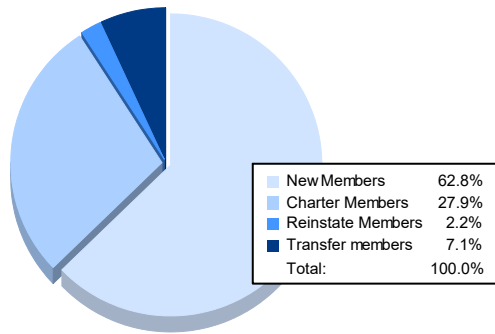

Year	New Clubs	Dropped Clubs	Gain/ Loss Clubs	New Members	Charter Members	Reinstate Members	Transfer Members	Total Member Added	Total Members Dropped	Gain/ Loss Members
2016-2017	1	0	1	206	23	6	12	247	218	29
2017-2018	2	0	2	188	60	12	5	265	219	46
2018-2019	1	0	1	202	32	3	13	250	210	40
2019-2020	0	0	0	146	3	7	11	167	149	18
2020-2021	2	0	2	142	63	5	16	226	335	-109
<b>Average</b>	<b>1</b>	<b>0</b>	<b>1</b>	<b>177</b>	<b>36</b>	<b>7</b>	<b>11</b>	<b>231</b>	<b>226</b>	<b>5</b>

### Membership Composition June 2021 Cumulative