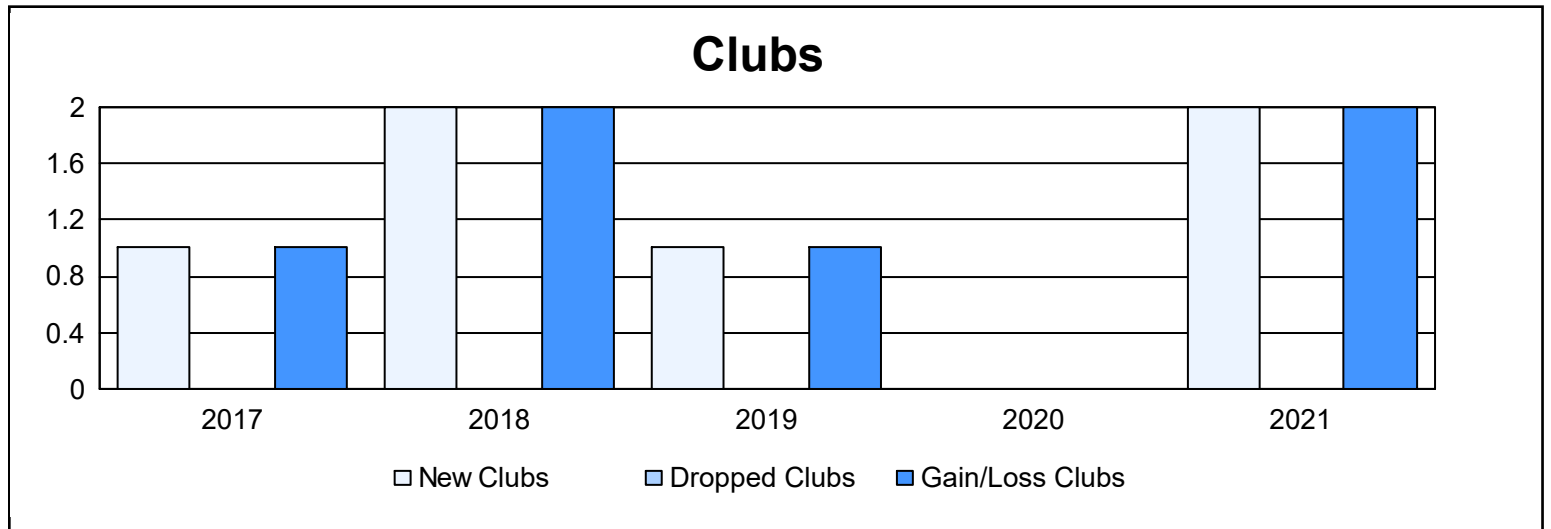

Year	New Clubs	Dropped Clubs	Gain/ Loss Clubs	New Members	Charter Members	Reinstate Members	Transfer Members	Total Member Added	Total Members Dropped	Gain/ Loss Members
2016-2017	1	0	1	206	23	6	12	247	218	29
2017-2018	2	0	2	188	60	12	5	265	219	46
2018-2019	1	0	1	202	32	3	13	250	210	40
2019-2020	0	0	0	146	3	7	11	167	149	18
2020-2021	2	0	2	142	63	5	16	226	335	-109
<b>Average</b>	<b>1</b>	<b>0</b>	<b>1</b>	<b>177</b>	<b>36</b>	<b>7</b>	<b>11</b>	<b>231</b>	<b>226</b>	<b>5</b>

### Membership Composition June 2021 Cumulative